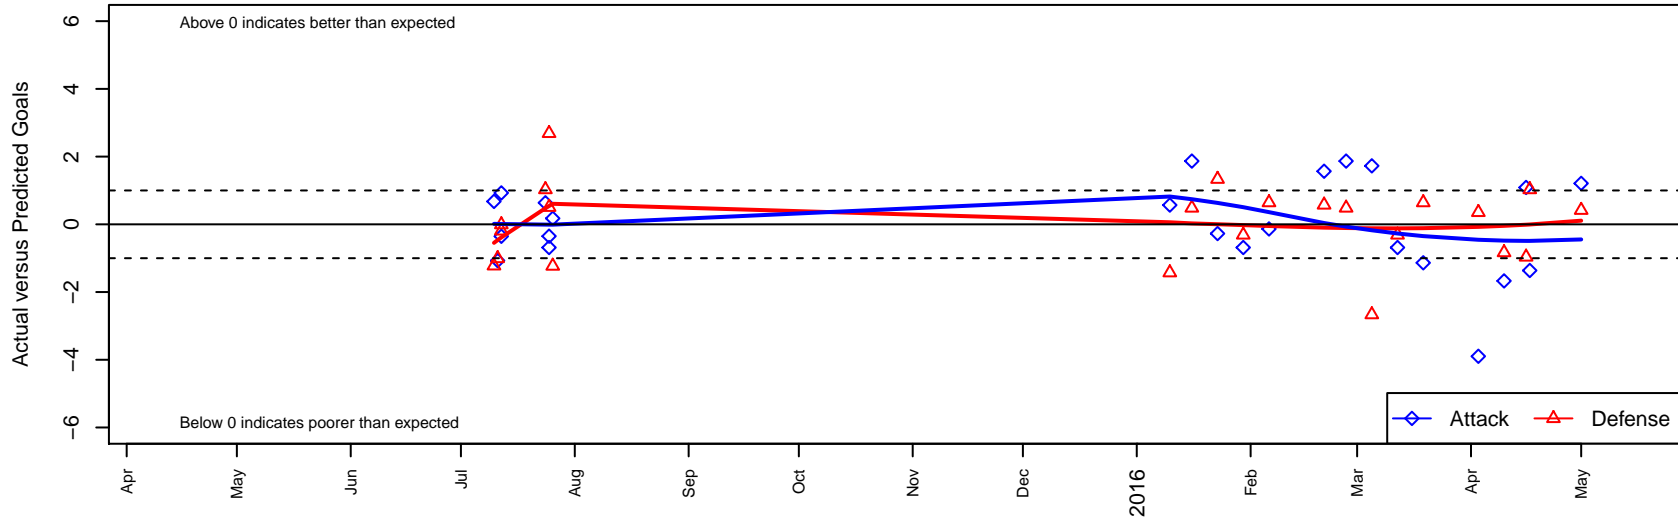

Crossfire Select Pfeifer G99

Crossfire Select
 Redmond, WA
 G99 total strength=1404
 attack=10.32 defense=6.36
 fall league = NPSL G Div 1 U17

alt names used:
 Crossfire Select G99 Pfeifer
 CROSSFIRE SELECTG99 PFEIFER
 Crossfire Select G99-Pfeifer

Venues played:
 2015 PCU Summer Classic U15-U16 Gold
 2015 Crossfire Select GU16 Gold
 2015 NPSL G Division 1 U17
 2015 WYS Presidents Cup G99 Division 2

Crossfire Select Pfeifer G99
 Dots are actual minus expected GF (blue circles) and GA (red triangles).
 Blue line is smoothed change in attack strength. Red is smoothed change in defense strength.

**attack and defense variance (black dot)
relative to other teams
and top 10 in region**

**attack and defense rating
relative to others at age
and all opponents in last 13 months**

Performance relative to 13 month average