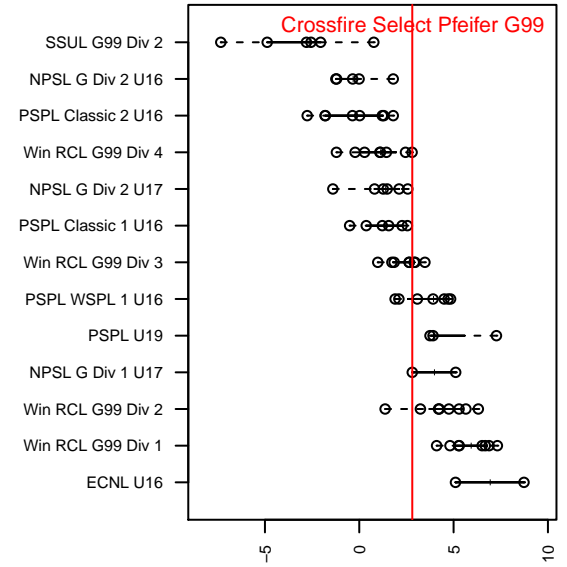

Crossfire Select Pfeifer G99

Crossfire Select
 Redmond, WA
 G99 total strength=1404
 attack=10.32 defense=6.36
 fall league = NPSL G Div 1 U17

alt names used:
 Crossfire Select G99 Pfeifer
 CROSSFIRE SELECTG99 PFEIFER
 Crossfire Select G99-Pfeifer

Venues played:
 2015 PCU Summer Classic U15-U16 Gold
 2015 Crossfire Select GU16 Gold
 2015 NPSL G Division 1 U17
 2015 WYS Presidents Cup G99 Division 2

Crossfire Select Pfeifer G99
 Dots are actual minus expected GF (blue circles) and GA (red triangles).
 Blue line is smoothed change in attack strength. Red is smoothed change in defense strength.

**attack and defense variance (black dot)
relative to other teams
and top 10 in region**

**attack and defense rating
relative to others at age
and all opponents in last 13 months**

Performance relative to 13 month average