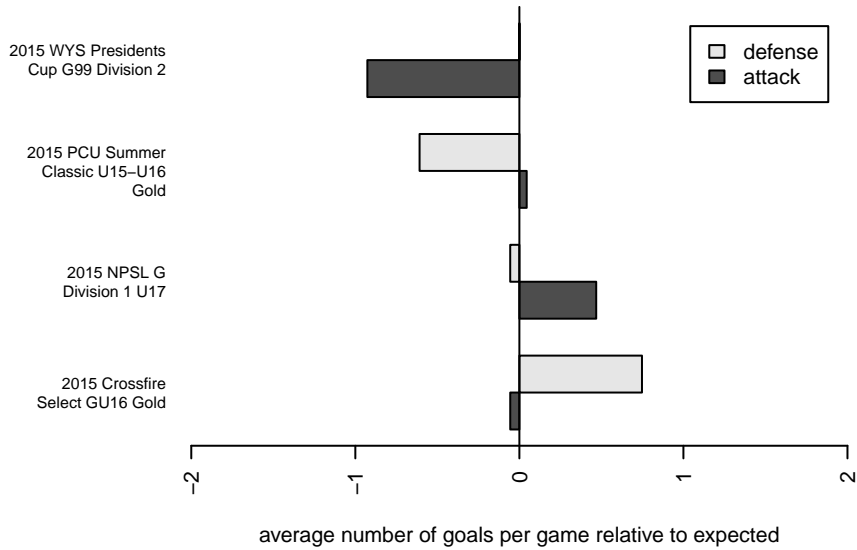

Crossfire Select Pfeifer G99

Crossfire Select
 Redmond, WA
 G99 total strength=1404
 attack=10.32 defense=6.36
 fall league = NPSL G Div 1 U17

alt names used:
 Crossfire Select G99 Pfeifer
 CROSSFIRE SELECTG99 PFEIFER
 Crossfire Select G99-Pfeifer

Venues played:
 2015 PCU Summer Classic U15-U16 Gold
 2015 Crossfire Select GU16 Gold
 2015 NPSL G Division 1 U17
 2015 WYS Presidents Cup G99 Division 2

Crossfire Select Pfeifer G99
 Dots are actual minus expected GF (blue circles) and GA (red triangles).
 Blue line is smoothed change in attack strength. Red is smoothed change in defense strength.

**attack and defense variance (black dot)
relative to other teams
and top 10 in region**

**attack and defense rating
relative to others at age
and all opponents in last 13 months**

Performance relative to 13 month average